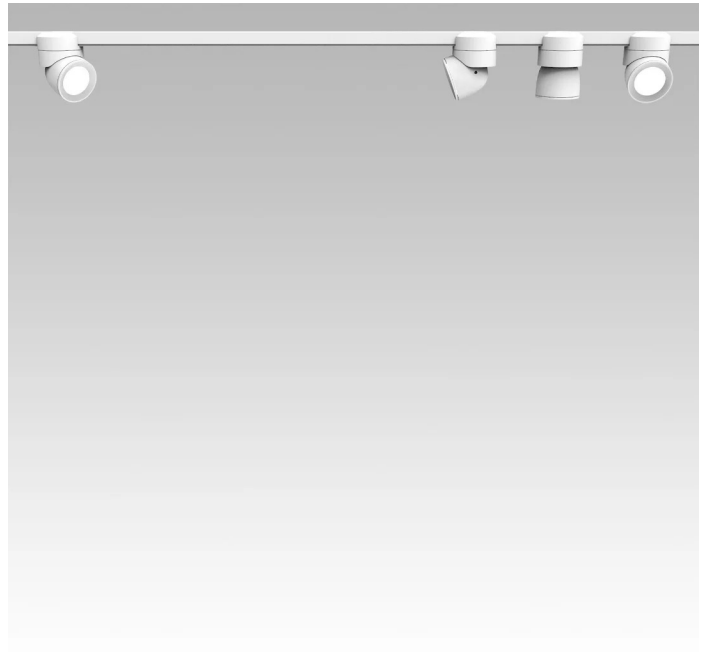

U system is composed of direct-light spotlights that can be oriented thanks to a special swivel joint. It is characterized by a terminal that embraces and is magnetically connected to the electrified track. LED light source with interchangeable optics. Remote driver.

Colour variant code

1441/20/NE

Black

1441/20/BI

White

Gallery

Accessories

5142.1
Remote driver

522
Driver 48 V

519
Electrified track

520
Electrified track

521
Electrified track

526
Hanging cable

500X
Bluetooth device

525
Joint

524
Joint