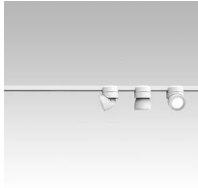

U system is composed of direct-light spotlights that can be oriented thanks to a special swivel joint. It is characterized by a terminal that embraces and is magnetically connected to the electrified track. LED light source with interchangeable optics. Remote driver.

Award

Family	Sistema U
Typology	Spotlight
Utilisation	Indoor

**Dimensions**

Height	10 cm
Diameter	7 cm
Weight	0.5 Kg

**Materials**

Structure	aluminium	Diffuser	polycarbonate
-----------	-----------	----------	---------------

Colour variant code

1441/20/NE

Black

1441/20/BI

White

Gallery

Accessories

5142.1
Remote driver

522
Driver 48 V

519
Electrified track

520
Electrified track

521
Electrified track

526
Hanging cable

500X
Bluetooth device

525
Joint

524
Joint