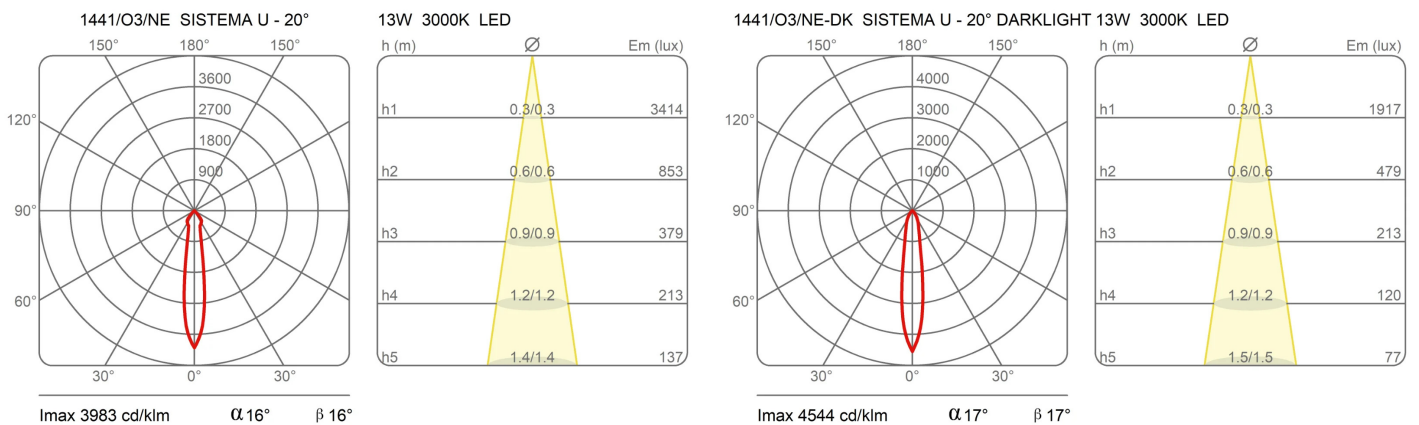

Photometric curves