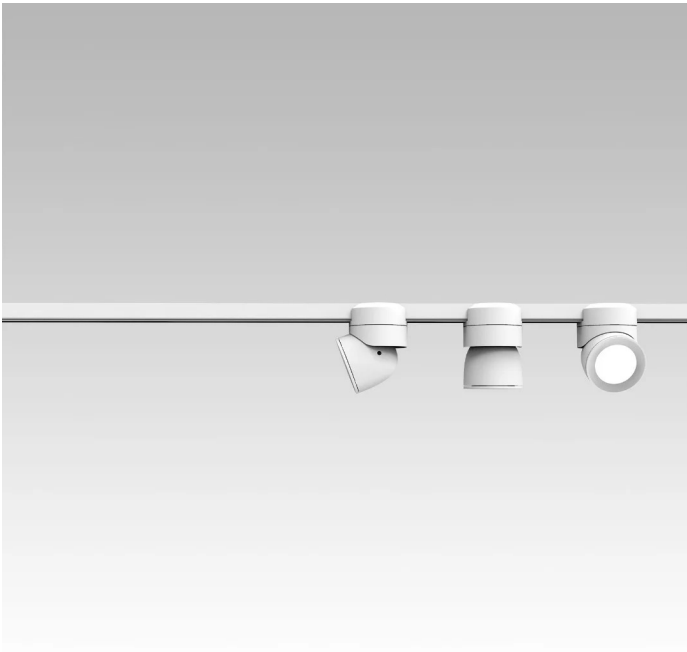

U system is composed of direct-light spotlights that can be oriented thanks to a special swivel joint. It is characterized by a terminal that embraces and is magnetically connected to the electrified track. LED light source with interchangeable optics. Remote driver.

Award

Family	Sistema U
Typology	Spotlight
Utilisation	Indoor

**Dimensions**

Height	10 cm
Diameter	7 cm
Weight	0.5 Kg

**Materials**

Structure	aluminium	Diffuser	polycarbonate
-----------	-----------	----------	---------------

Colour variant code

1441/20/NE

Black

1441/20/BI

White

Gallery

Accessories

5142.1
Remote driver

522
Driver 48 V

519
Electrified track

520
Electrified track

521
Electrified track

526
Hanging cable

500X
Bluetooth device

525
Joint

524
Joint