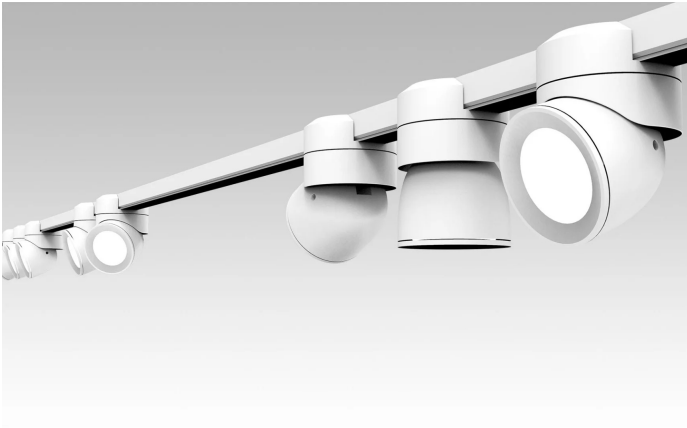

U system is composed of direct-light spotlights that can be oriented thanks to a special swivel joint. It is characterized by a terminal that embraces and is magnetically connected to the electrified track. LED light source with interchangeable optics. Remote driver.

Award

Family	Sistema U
Typology	Spotlight
Utilisation	Indoor

**Dimensions**

Height	10 cm
Diameter	7 cm
Weight	0.5 Kg

**Materials**

Structure	aluminium	Diffuser	polycarbonate
-----------	-----------	----------	---------------

Colour variant code

1441/20/NE

Black

1441/20/BI

White

Gallery

Accessories

5142.1
Remote driver

522
Driver 48 V

519
Electrified track

520
Electrified track

521
Electrified track

526
Hanging cable

500X
Bluetooth device

525
Joint

524
Joint