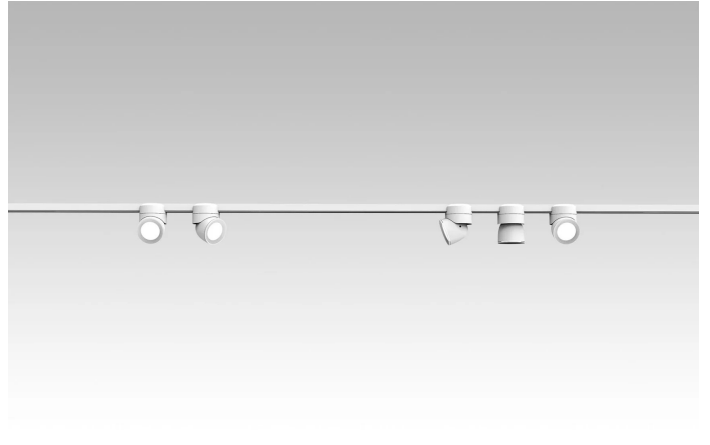

U system is composed of direct-light spotlights that can be oriented thanks to a special swivel joint. It is characterized by a terminal that embraces and is magnetically connected to the electrified track. LED light source with interchangeable optics. Remote driver.

Award

Family	Sistema U
Typology	Spotlight
Utilisation	Indoor

**Dimensions**

Height	10 cm
Diameter	7 cm
Weight	0.5 Kg

**Materials**

Structure	aluminium	Diffuser	polycarbonate
-----------	-----------	----------	---------------

Colour variant code

1441/20/NE

Black

1441/20/BI

White

Gallery

Accessories

5142.1
Remote driver

522
Driver 48 V

519
Electrified track

520
Electrified track

521
Electrified track

526
Hanging cable

500X
Bluetooth device

525
Joint

524
Joint