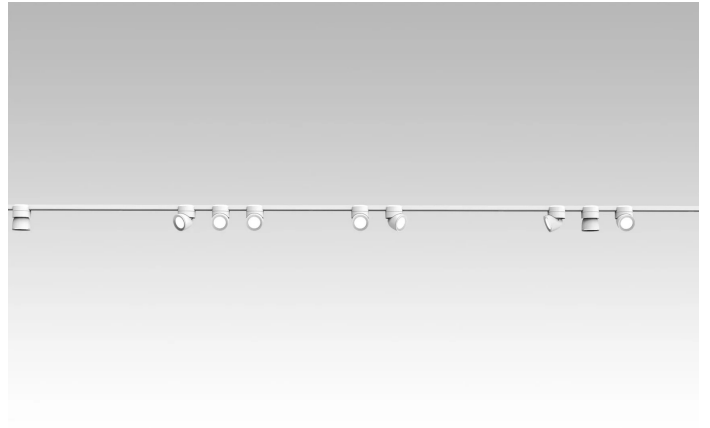

U system is composed of direct-light spotlights that can be oriented thanks to a special swivel joint. It is characterized by a terminal that embraces and is magnetically connected to the electrified track. LED light source with interchangeable optics. Remote driver.

Award

Family	Sistema U
Typology	Spotlight
Utilisation	Indoor

**Dimensions**

Height	10 cm
Diameter	7 cm
Weight	0.5 Kg

**Materials**

Structure	aluminium	Diffuser	polycarbonate
-----------	-----------	----------	---------------

Colour variant code

1441/20/NE

Black

1441/20/BI

White

Gallery

Accessories

5142.1
Remote driver

522
Driver 48 V

519
Electrified track

520
Electrified track

521
Electrified track

526
Hanging cable

500X
Bluetooth device

525
Joint

524
Joint